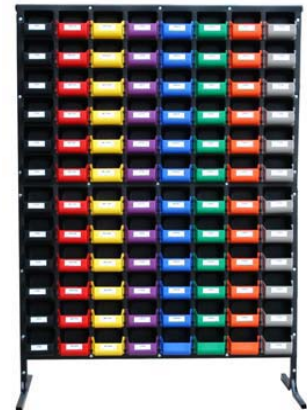

CWW275

Heavy Duty Floor Rack
P & Alloy Weights